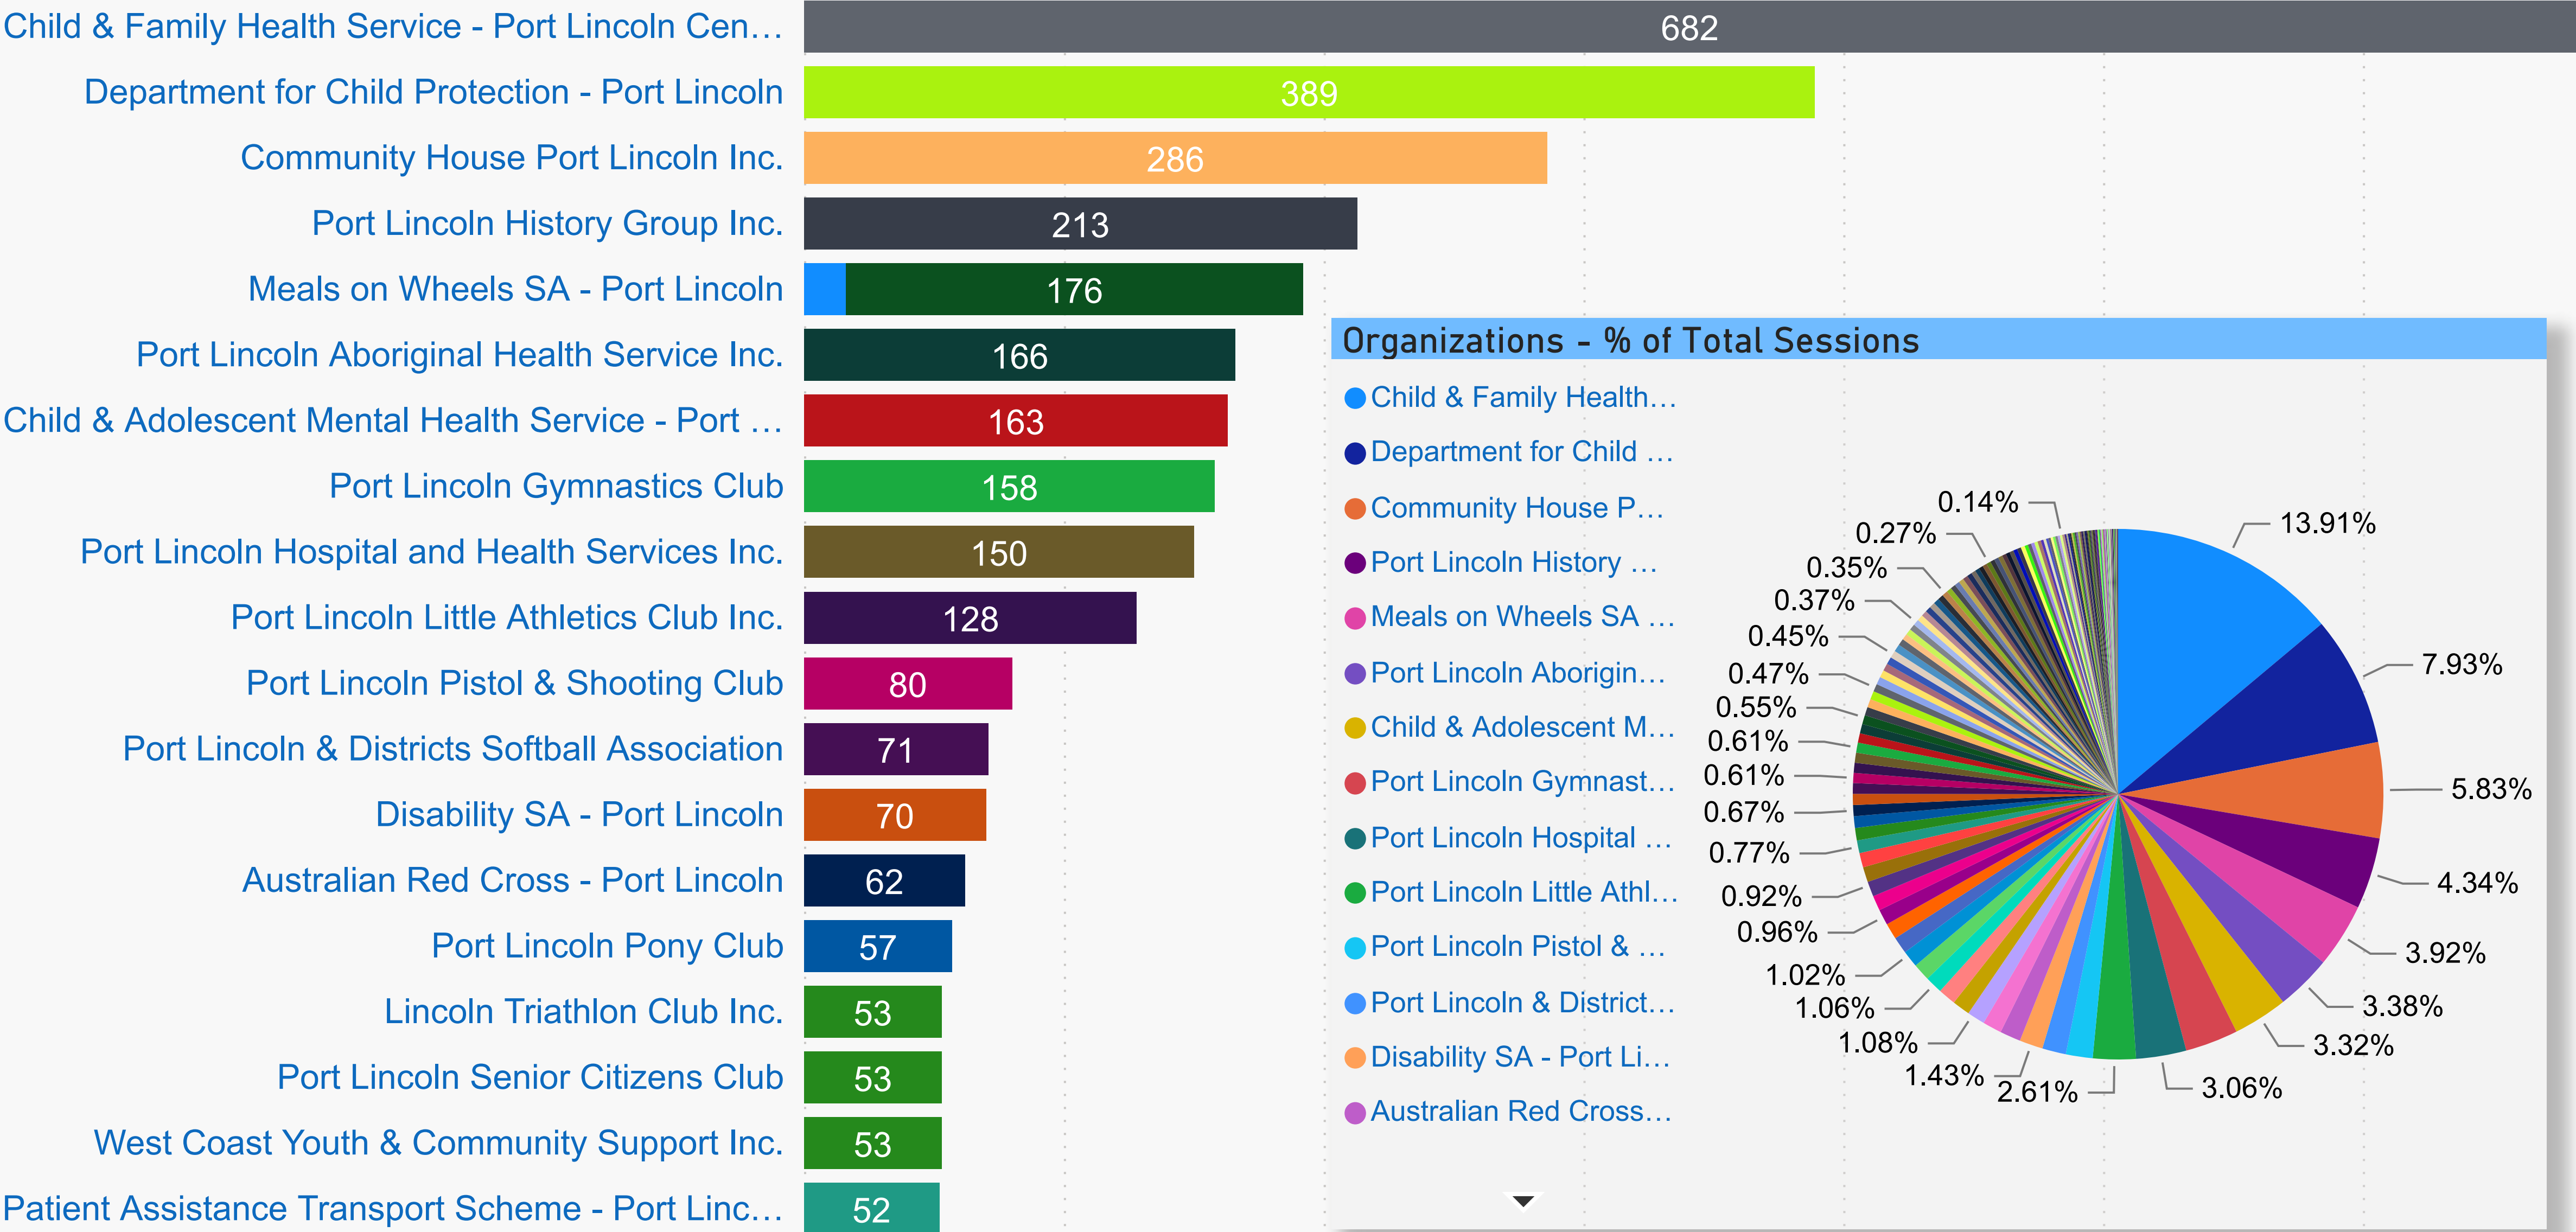

# Port Lincoln Council - Count by Primary Category (FY 2019-2020)

- Recreation
- Personal & Family Support
- Religions & Philosophies
- Accommodation
- Community Organisation & Development
- Health & Disability
- Education
- Environment & Heritage
- Animals, Birds
- Employment
- Government
- Public Safety
- Service Moved or Closed
- Business & Professional Groups
- Communication & Information Services
- Dance
- Finance, Income, Business
- Progress Associations
- Rural Organisation & Development

## % New Sessions by Primary Category

# Port Lincoln Council (Sessions by count - FY 2019-2020)