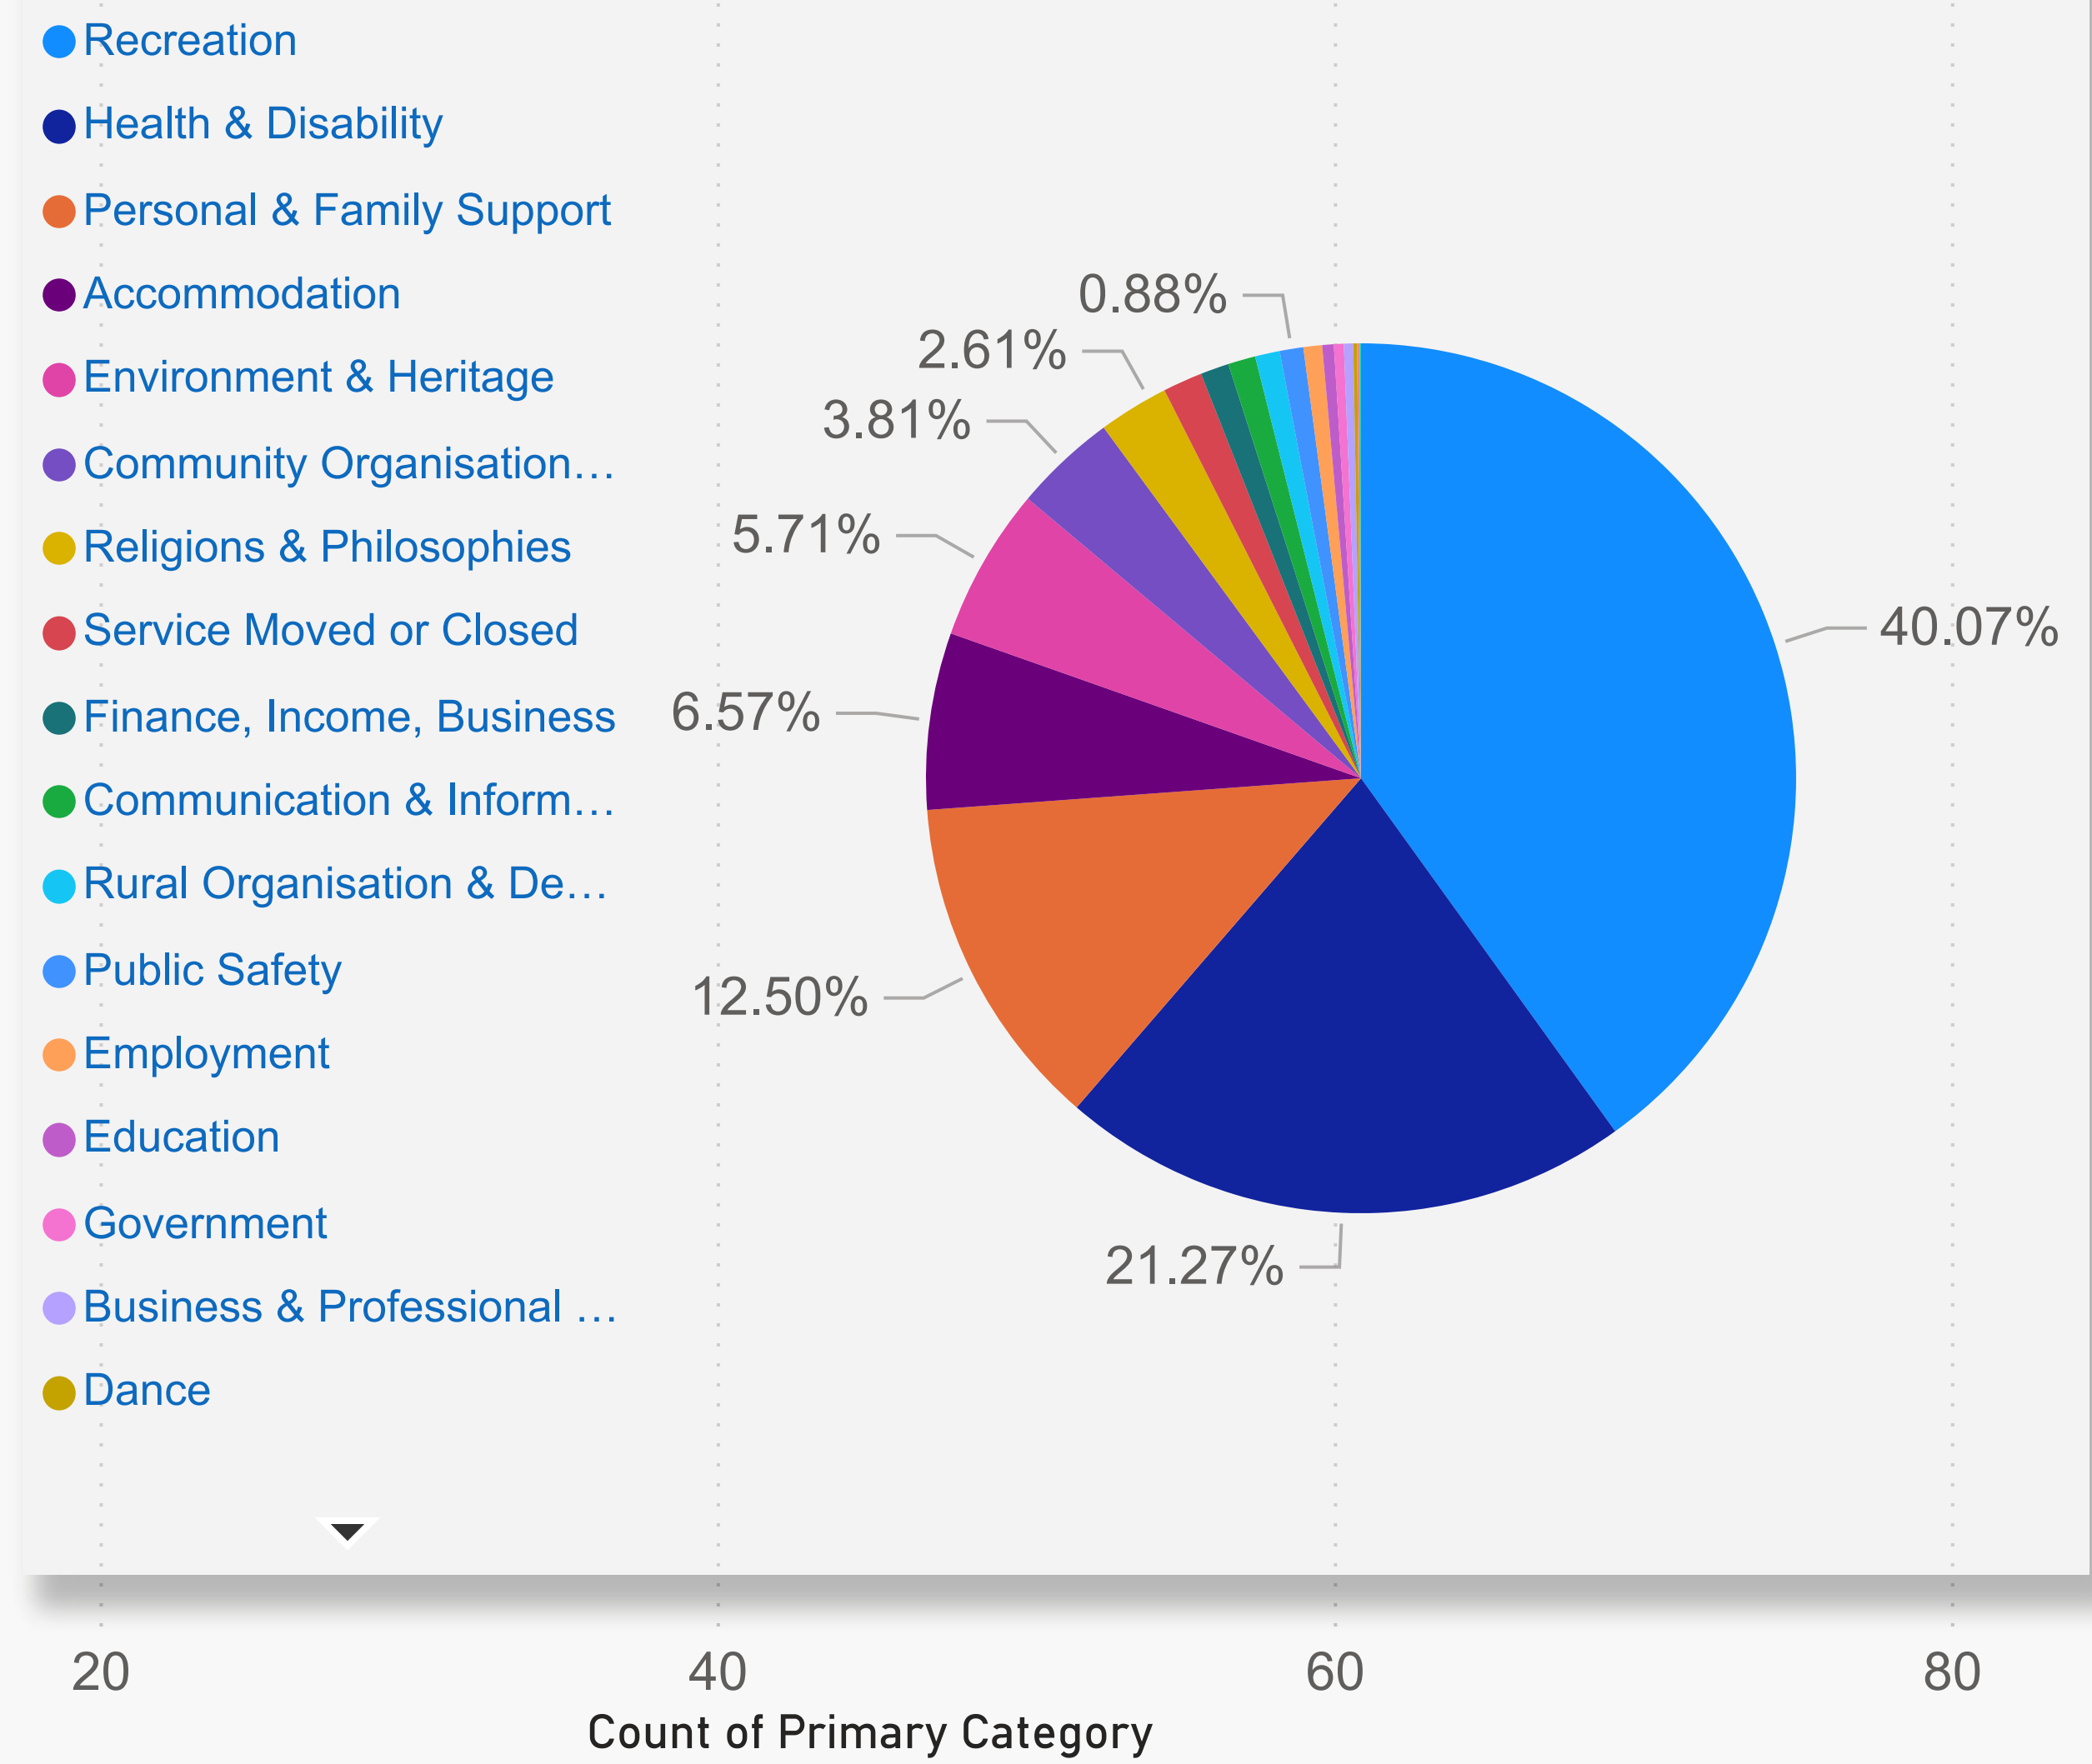

# Port Lincoln Council - Count by Primary Category (FY 2019-2020)

- Recreation
- Personal & Family Support
- Religions & Philosophies
- Accommodation
- Community Organisation & Development
- Health & Disability
- Education
- Environment & Heritage
- Animals, Birds
- Employment
- Government
- Public Safety
- Service Moved or Closed
- Business & Professional Groups
- Communication & Information Services
- Dance
- Finance, Income, Business
- Progress Associations
- Rural Organisation & Development

## % New Sessions by Primary Category

# Port Lincoln Council (Sessions by count - FY 2019-2020)