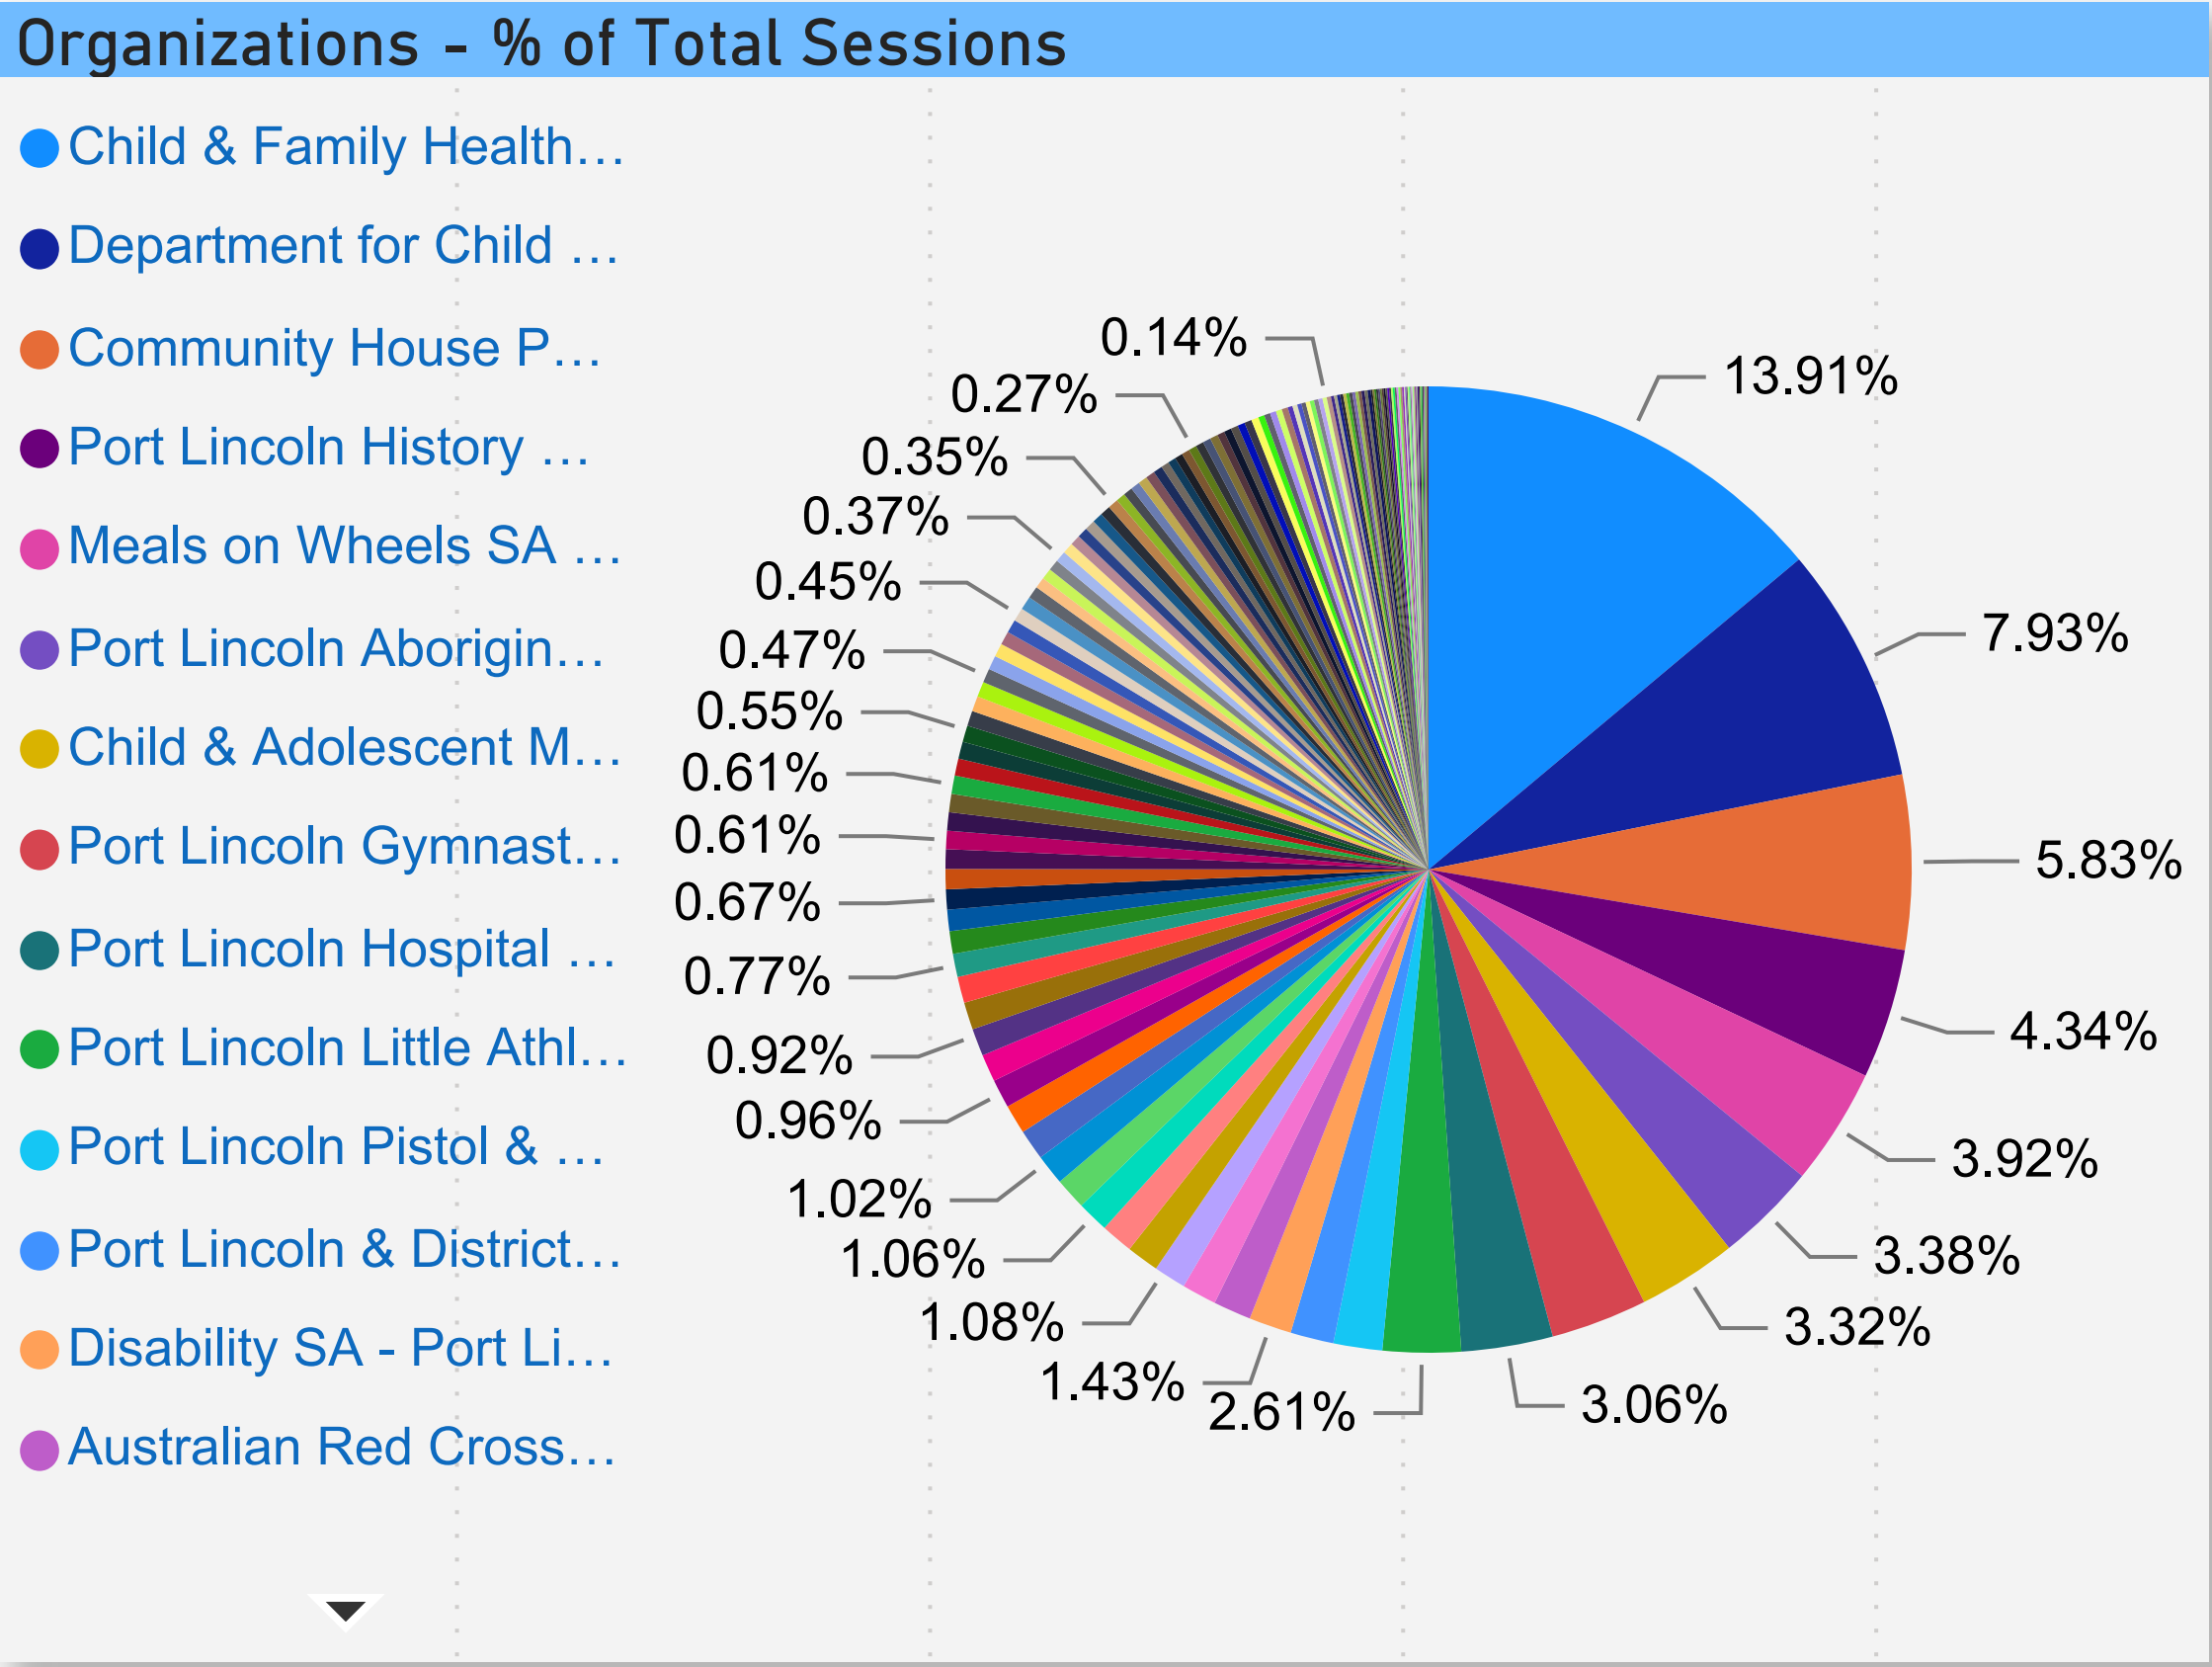

# Port Lincoln Council - Count by Primary Category (FY 2019-2020)

- Recreation
- Personal & Family Support
- Religions & Philosophies
- Accommodation
- Community Organisation & Development
- Health & Disability
- Education
- Environment & Heritage
- Animals, Birds
- Employment
- Government
- Public Safety
- Service Moved or Closed
- Business & Professional Groups
- Communication & Information Services
- Dance
- Finance, Income, Business
- Progress Associations
- Rural Organisation & Development

## % New Sessions by Primary Category

# Port Lincoln Council (Sessions by count - FY 2019-2020)