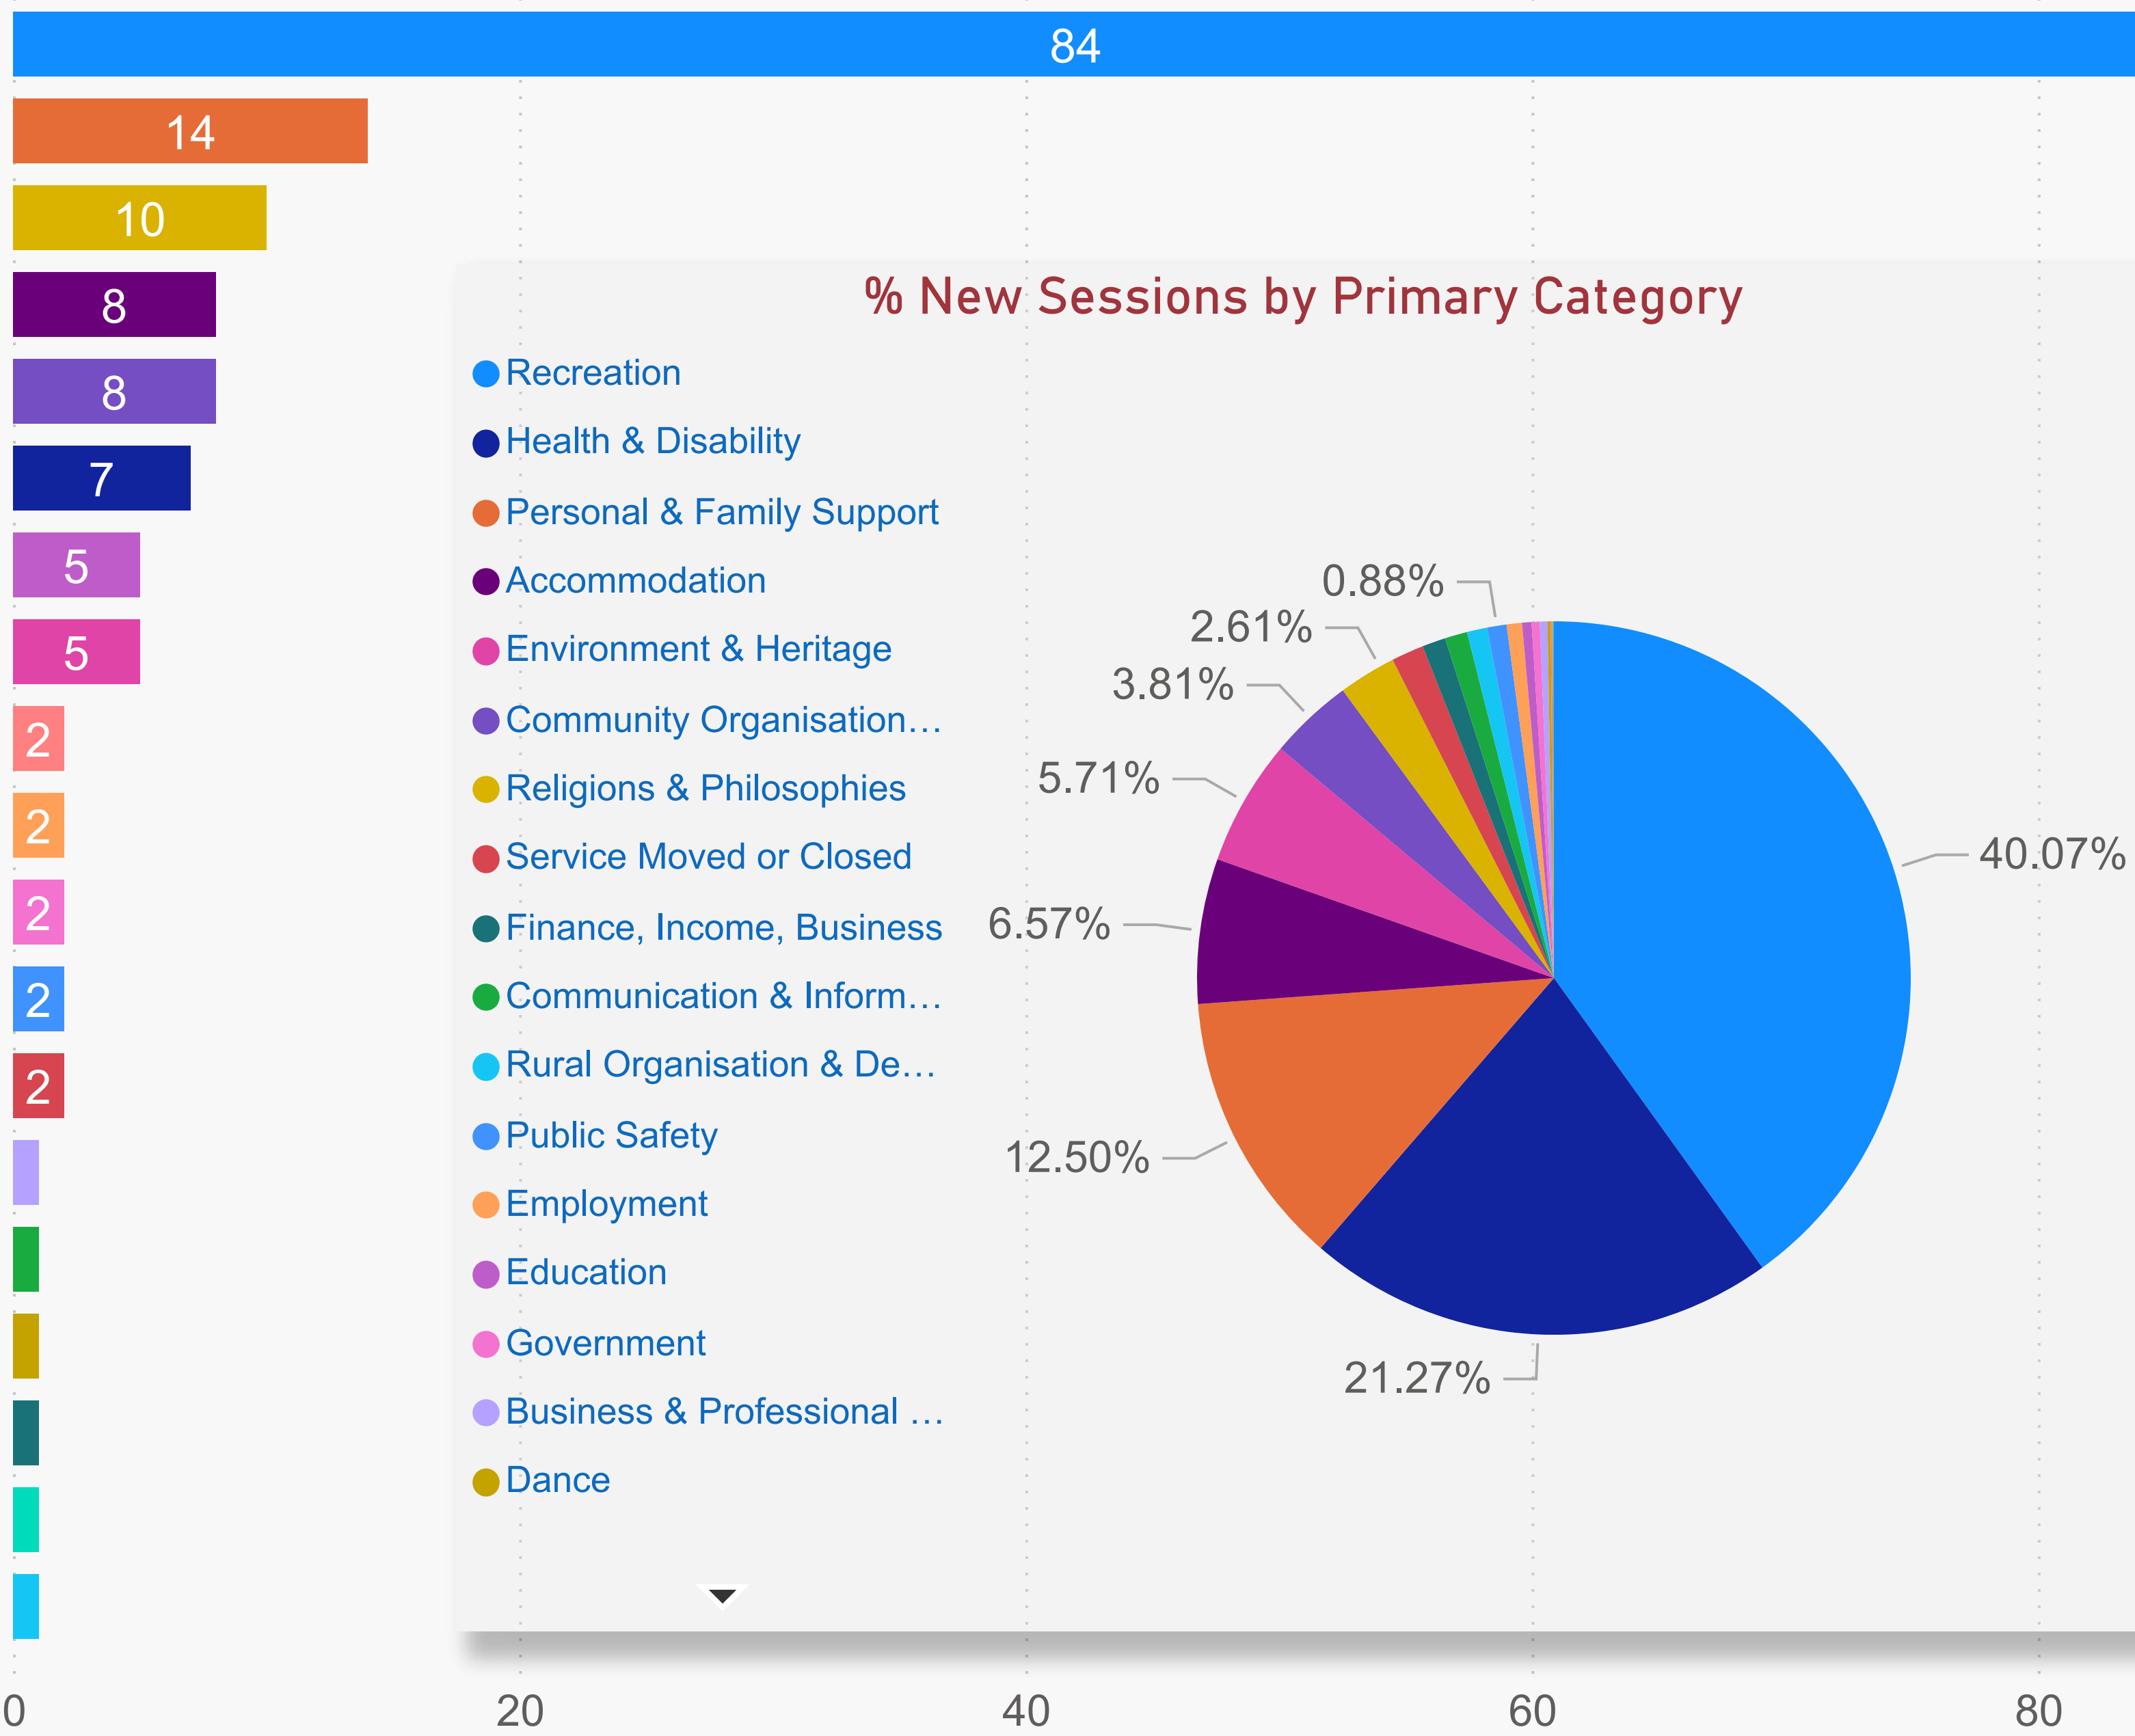

# Port Lincoln Council - Count by Primary Category (FY 2019-2020)

- Recreation
- Personal & Family Support
- Religions & Philosophies
- Accommodation
- Community Organisation & Development
- Health & Disability
- Education
- Environment & Heritage
- Animals, Birds
- Employment
- Government
- Public Safety
- Service Moved or Closed
- Business & Professional Groups
- Communication & Information Services
- Dance
- Finance, Income, Business
- Progress Associations
- Rural Organisation & Development

## % New Sessions by Primary Category

# Port Lincoln Council (Sessions by count - FY 2019-2020)